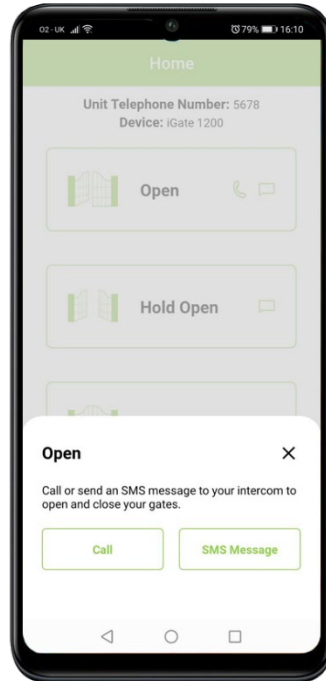

i-GATE 1200

Advanced GSM Gate Opener

Stores 1200 numbers for caller ID access.

SMS passcode access for non stored numbers.

GSM gate opener with IOS & Android apps.

Trigger, latch and unlatch gates by SMS text or with app.

App available with hold open buttons (for gate systems supporting this feature).

Check stored numbers by SMS.

Simple programming by SMS text or app.

Technical Details

Power	12-24v ac/dc (not supplied)
Current	45mA (standby). 200mA (when called)
Weather Rating	IP67
Relay Load	24v ac, 1 amp max
Relay Type	N/C and N/O. Latching & momentary

Installer / User App

Switch site function for programming and navigating multiple sites.

Program dial out numbers and other related features.

Speed dial or send SMS to control gates.

Check stored information.

User friendly new app. To help homeowners control their GSM i-gate and gates/doors. Simple mobile access!