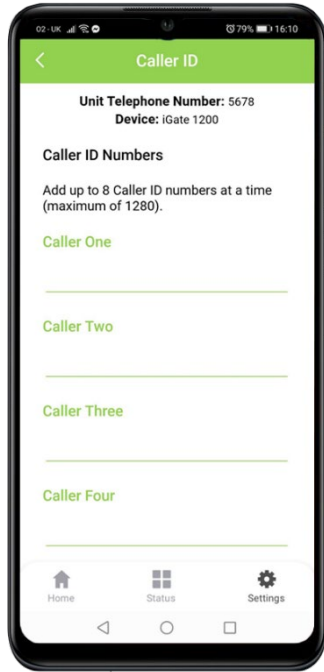

i-GATE 1200

Advanced GSM Gate Opener

Stores 1200 numbers for caller ID access.

SMS passcode access for non stored numbers.

GSM gate opener with IOS & Android apps.

Trigger, latch and unlatch gates by SMS text or with app.

App available with hold open buttons (for gate systems supporting this feature).

Check stored numbers by SMS.

Simple programming by SMS text or app.

Technical Details

Power	12-24v ac/dc (not supplied)
Current	45mA (standby). 200mA (when called)
Weather Rating	IP67
Relay Load	24v ac, 1 amp max
Relay Type	N/C and N/O. Latching & momentary

Installer / User App

Switch site function for programming and navigating multiple sites.

Program dial out numbers and other related features.

Speed dial or send SMS to control gates.

Check stored information.

User friendly new app. To help homeowners control their GSM i-gate and gates/doors. Simple mobile access!