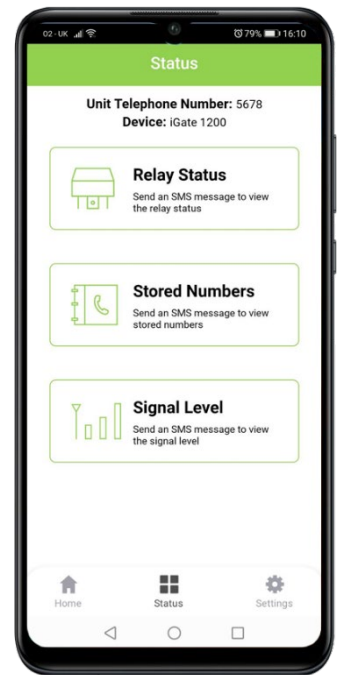

i-GATE 1200

Advanced GSM Gate Opener

Stores 1200 numbers for caller ID access.

SMS passcode access for non stored numbers.

GSM gate opener with IOS & Android apps.

Trigger, latch and unlatch gates by SMS text or with app.

App available with hold open buttons (for gate systems supporting this feature).

Check stored numbers by SMS.

Simple programming by SMS text or app.

Technical Details

Power	12-24v ac/dc (not supplied)
Current	45mA (standby). 200mA (when called)
Weather Rating	IP67
Relay Load	24v ac, 1 amp max
Relay Type	N/C and N/O. Latching & momentary

Installer / User App

Switch site function for programming and navigating multiple sites.

Program dial out numbers and other related features.

Speed dial or send SMS to control gates.

Check stored information.

User friendly new app. To help homeowners control their GSM i-gate and gates/doors. Simple mobile access!