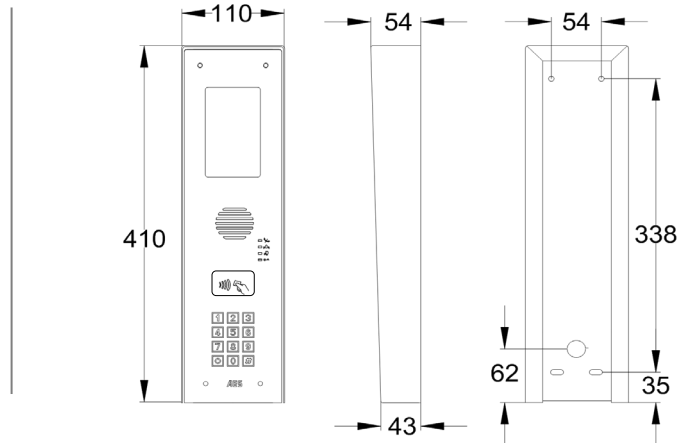

MULTI-LITE-IMPK-4GE (Europe)
MULTI-LITE-IMPK-4GA (USA)
MULTI-LITE-IMPK-4GSA (Australia & NZ)

- Multicom Lite & Prox - 4G GSM multi-apartment intercom in imperial finish with built in prox card reader.
- Wall mounted version for apartments.
- Sleek, all black panel, constructed from marine grade stainless steel, powder coated aluminium hood and gloss black toughened acrylic faceplate.
- Features an illuminated nameplate with led indicators and illuminated keypad.

MULTI-LITE-FBK-4GE (Europe)
MULTI-LITE-FBK-4GA (USA)
MULTI-LITE-FBK-4GSA (Australia & NZ)