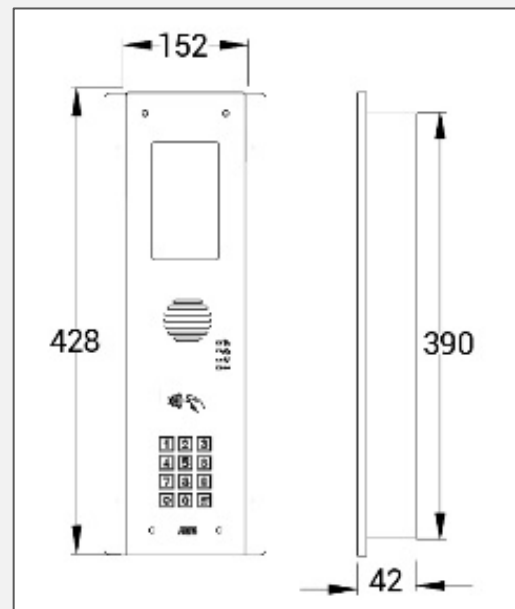

- Flush model in marine grade stainless steel, with gloss black acrylic faceplate, with keypad.
- Flush mounted version for apartments.
- Features an illuminated nameplate with led indicators and illuminated keypad.
- Prox reader comes as standard.