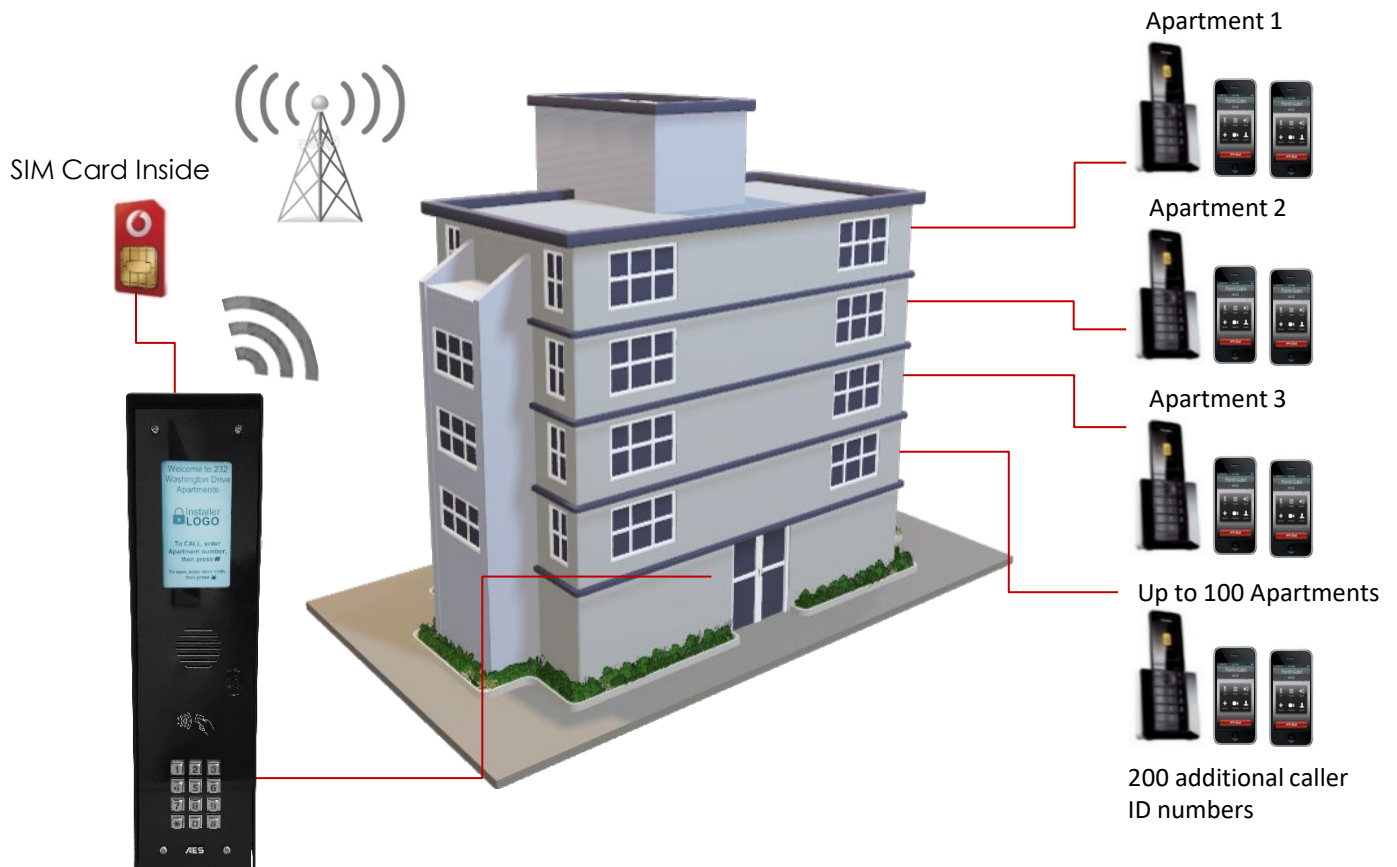

Multicom LITE

Multi Family Intercom

Security Screw Access.

Clear loudspeaker.

Illuminated Keypad.

Illuminated information window (can hold up to 30 names or instructions if preferred.

External wall mount antenna.

Free programming app

Multicom lite

Multi Family Intercom

- Multi apartment / multi resident wireless cellular intercom.
- 4G LTE capable.
- Up to 30 family using illuminated directory screen, or up to 100 family direct dialling from the keypad.
- Programmable remotely by free APP.
- Store visitor codes by APP.
- Prox card access options available.

MULTI-LITE-IMPK-4GE (Europe)
MULTI-LITE-IMPK-4GA (USA)
MULTI-LITE-IMPK-4GSA (Australia & NZ)

- Multicom Lite & Prox - 4G GSM multi-apartment intercom in imperial finish with built in prox card reader.
- Wall mounted version for apartments.
- Sleek, all black panel, constructed from marine grade stainless steel, powder coated aluminium hood and gloss black toughened acrylic faceplate.
- Features an illuminated nameplate with led indicators and illuminated keypad.

MULTI-LITE-FBK-4GE (Europe)
MULTI-LITE-FBK-4GA (USA)
MULTI-LITE-FBK-4GSA (Australia & NZ)

- Flush model in marine grade stainless steel, with gloss black acrylic faceplate, with keypad.
- Flush mounted version for apartments.
- Features an illuminated nameplate with led indicators and illuminated keypad.
- Prox reader comes as standard.